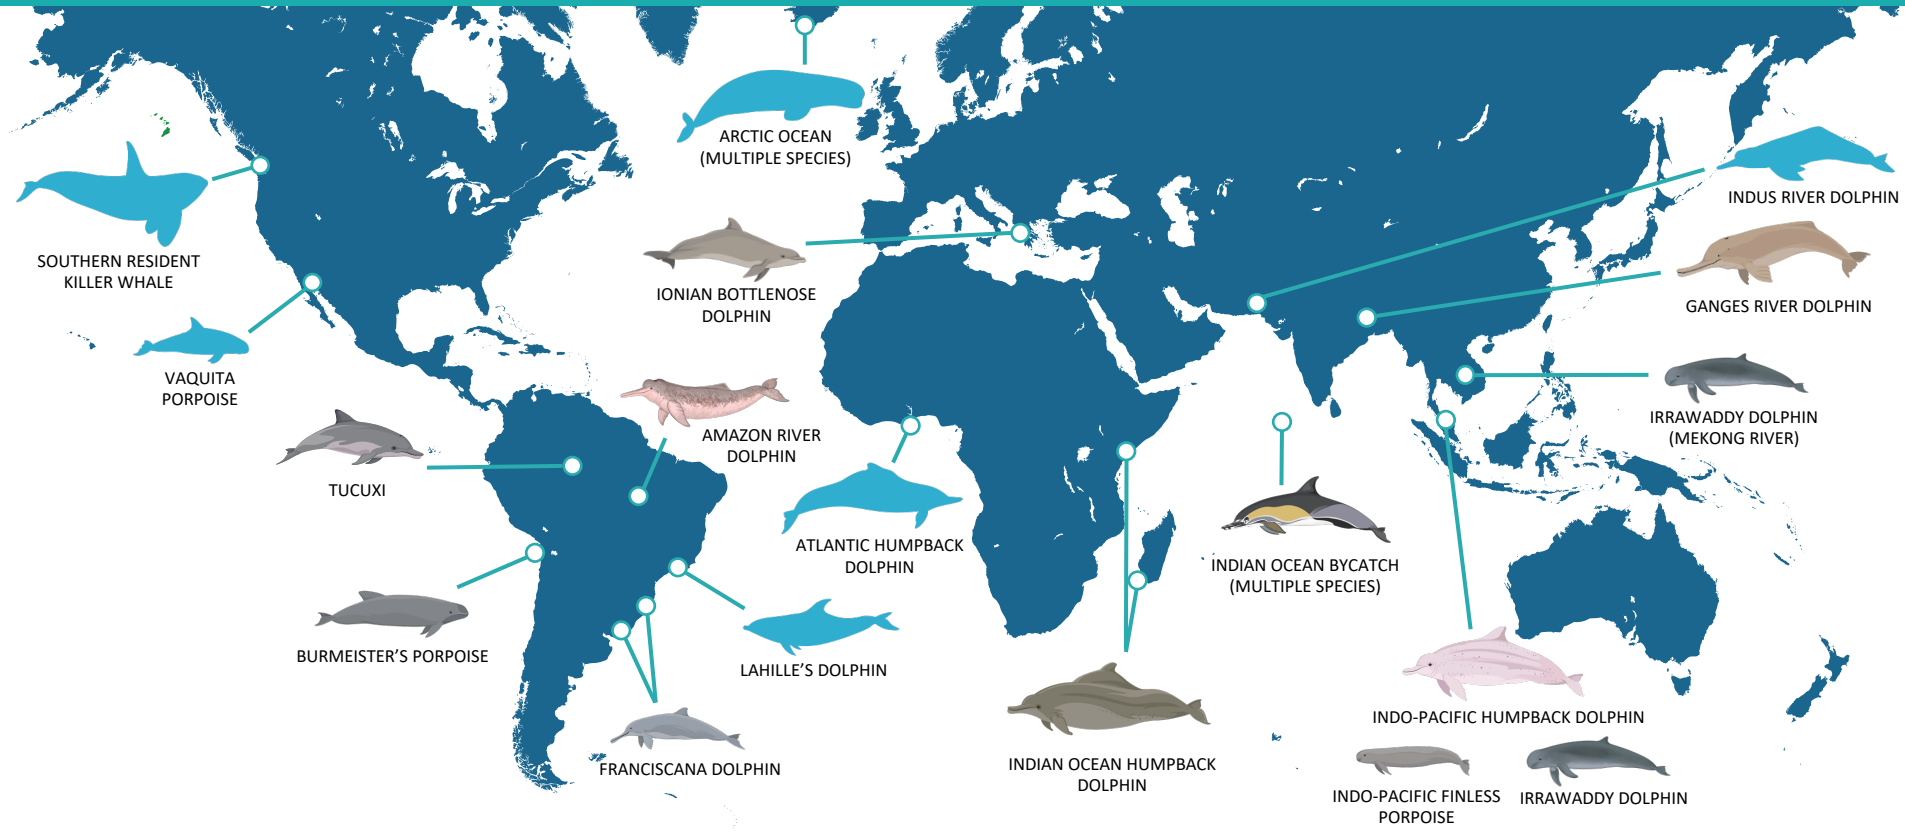

Dolphin Quest is Saving Threatened Whales & Dolphins

Learn More & Donate to Save Cetaceans

| | | | |
|---|--------------------------------------|--|--|
|  | Studies supported by Operation GRACE |  | Studies supported by Dolphin Quest or jointly with Operation GRACE |
|---|--------------------------------------|--|--|

Your Participation in a Dolphin Quest Encounter Directly Supports Global Cetacean Conservation

Dolphin Quest supports the National Marine Mammal Foundation's Operation GRACE (Global Rescue Of At-Risk Cetaceans & Ecosystems)